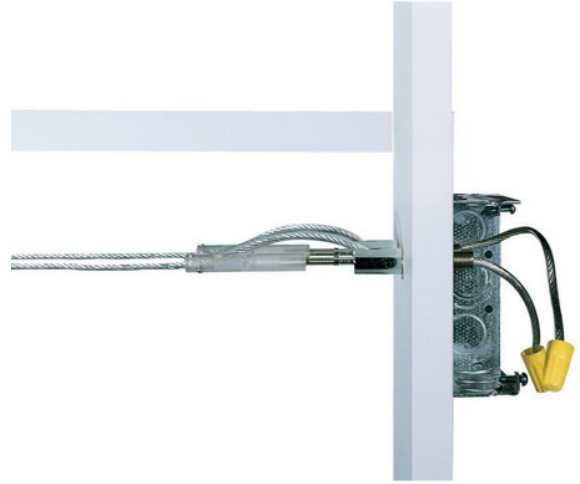

KABLE LITE POWER FEED TURNBUCKLES

PRODUCT FEATURES

LAMPING

Pair of insulated slimline turnbuckles with power feed capability.

Kable Lite Power Feed Turnbuckles

Kable Lite Power Feed Turnbuckles

ORDERING INFORMATION

700PRC14 FINISH

S SATIN NICKEL

700PRC14 _____

JOB NAME _____

NOTES _____

SPECIFICATIONS

PRIMARY MATERIAL	
SHADE MATERIAL	
NET WEIGHT	0.4 lbs
HEIGHT	5.5in
WIDTH	1.8in
LENGTH	1.8in
WET LISTED	
DAMP LISTED	
DRY LISTED	
GENERAL LISTING	ETL Listed
INCLUDES	