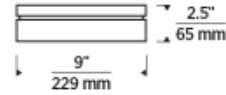

## SPECIFICATIONS

PRIMARY MATERIAL	Glass
SHADE MATERIAL	Glass
NET WEIGHT	10 lbs
HEIGHT	2.7in
WIDTH	9in
LENGTH	9in
UP LIGHT / DOWN LIGHT / BOTH?	
WET LISTED	Yes
DAMP LISTED	
DRY LISTED	
WALL / CEILING MOUNT	
GENERAL LISTING	ETL Listed
INCLUDES	