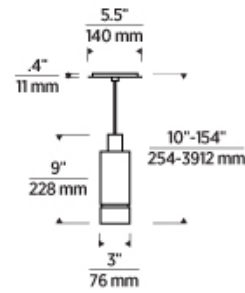

## ORDERING INFORMATION

700TDSOT	LENGTH (A)	FINISH	LAMP
	9 9"	NB NATURAL BRASS B NIGHTSHADE BLACK	-LED927 INTEGRATED LED 90 CRI 2700K 120V-277V UNV

700TDSOT \_\_\_\_\_

JOB NAME \_\_\_\_\_

NOTES \_\_\_\_\_

## SPECIFICATIONS

PRIMARY MATERIAL	Aluminum or Brass
SHADE MATERIAL	Aluminum or Brass
NET WEIGHT	3 lbs
HEIGHT	9in
WIDTH	3in
LENGTH	3in
UP LIGHT / DOWN LIGHT / BOTH?	
WET LISTED	
DAMP LISTED	Yes
DRY LISTED	
MIN. HANGING HEIGHT	10in
MAX HANGING HEIGHT	154in
TOTAL CORD LENGTH	144in
TOTAL STEM LENGTH	
STEM QTY	
SLOPED CEILING ADAPTABLE?	Yes 45° Max
GENERAL LISTING	ETL Listed
INCLUDES	