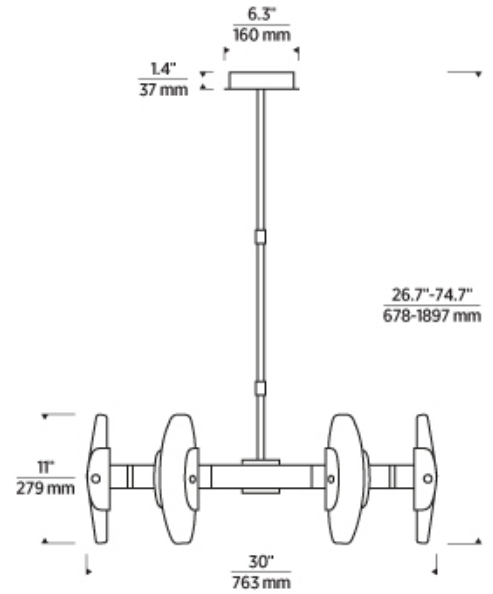

Natural Brass (Lit)

LAMPING

Includes 21 watts, 1200 total delivered lumens, 2700K LED modules. Dimmable with most LED compatible ELV and TRIAC dimmers. 277V dimmable with 0-10V dimmers. Ships with (4) 12" and (2) 6" rigid stems in coordinating finish. 120V or 277V.

700WYT _____

JOB NAME _____

NOTES _____

WYTHE MEDIUM CHANDELIER

SPECIFICATIONS

HARDWARE MATERIAL	Metal
SHADE MATERIAL	Glass
NET WEIGHT	44 lbs
HEIGHT	11in
WIDTH	30in
LENGTH	30in
UP LIGHT / DOWN LIGHT / BOTH?	
WET LISTED	
DAMP LISTED	Yes
DRY LISTED	
MIN. HANGING HEIGHT	26.7in
MAX HANGING HEIGHT	74.7in
TOTAL CORD LENGTH	
TOTAL STEM LENGTH	Up to 60in
STEM QTY	6
SLOPED CEILING ADAPTABLE?	No
GENERAL LISTING	ETL Listed
INCLUDES	

LAMPING SPECIFICATIONS

	LED LAMP	INTEGRATED LED	NON LED	NO LAMP
DELIVERED LUMENS		1200		
WATTS		21		
MAX WATTAGE PER BULB		21W		
INPUT VOLTAGE		120V 277V		
DIMMING TYPE*		ELV, TRIAC 0-10V		
CCT		2700K		
CRI		90 CRI		
LED LIFETIME				
L70		>50000		
AVERAGE BULB HOURS				
FIELD SERVICEABLE LED				
LAMP BASE		Integrated LED		
LAMP SHAPE		Integrated LED		
LAMP INCLUDED?		True		
WARRANTY**		5 Years		