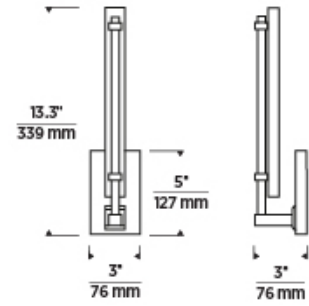

## ORDERING INFORMATION

700BCKAL	LENGTH (A)	FINISH	LAMP
	13 13"	NB NATURAL BRASS	-LED930 INTEGRATED LED 90 CRI 3000K 120V
		B NIGHTSHADE BLACK	-LED930-277 INTEGRATED LED 90 CRI 3000K 277V
		N POLISHED NICKEL	

## SPECIFICATIONS

PRIMARY MATERIAL	Aluminum or Brass
SHADE MATERIAL	Acrylic
NET WEIGHT	2.5 lbs
HEIGHT	13.3in
WIDTH	3in
LENGTH	3in
WET LISTED	
DAMP LISTED	Yes
DRY LISTED	
GENERAL LISTING	ETL Listed
INCLUDES	