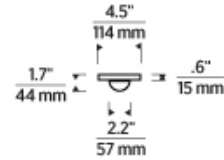

## SPECIFICATIONS

HARDWARE MATERIAL	Metal
SHADE MATERIAL	Crystal
NET WEIGHT	1 lbs
HEIGHT	1.7in
WIDTH	4.5in
LENGTH	4.5in
UP LIGHT / DOWN LIGHT / BOTH?	
WET LISTED	
DAMP LISTED	Yes
DRY LISTED	
WALL / CEILING MOUNT	
GENERAL LISTING	ETL Listed
INCLUDES	