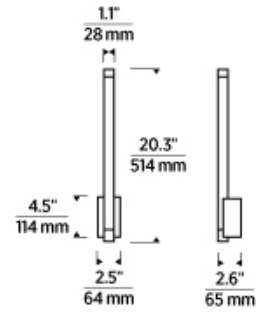

Natural Brass (Lit)

Natural Brass (Lit)

ORDERING INFORMATION

700WSPHB LENGTH (A)	FINISH	LAMP
21 21"	NB NATURAL BRASS	-LED927 INTEGRATED LED 90 CRI 2700K 120V -LED927-277 INTEGRATED LED 90 CRI 2700K 277V

700WSPHB _____

JOB NAME _____

NOTES _____

PHOBOS 1 LIGHT WALL SCONCE

SPECIFICATIONS

HARDWARE MATERIAL	Metal
SHADE MATERIAL	Glass
NET WEIGHT	3 lbs
HEIGHT	21in
WIDTH	2.6in
LENGTH	2.5in
MIN. EXTENSION FROM WALL	2.6in
UP LIGHT / DOWN LIGHT / BOTH?	
WET LISTED	
DAMP LISTED	Yes
DRY LISTED	
UP / DOWN	
HORIZONTAL / VERTICAL	
WALL / CEILING MOUNT	
GENERAL LISTING	ETL Listed
ADA COMPLIANT	
INCLUDES	

LAMPING SPECIFICATIONS

	LED LAMP	INTEGRATED LED	NON LED	NO LAMP
DELIVERED LUMENS		366		
WATTS		7.8		
MAX WATTAGE PER BULB		7.8W		
INPUT VOLTAGE		120V 277V		
DIMMING TYPE*		ELV, TRIAC 0-10V		
CCT		2700K		
CRI		90 CRI		
LED LIFETIME				
L70		>50000		
AVERAGE BULB HOURS				
FIELD SERVICEABLE LED				
LAMP BASE		Integrated LED		
LAMP SHAPE		Integrated LED		
LAMP INCLUDED?		True		
WARRANTY**		5 Years		