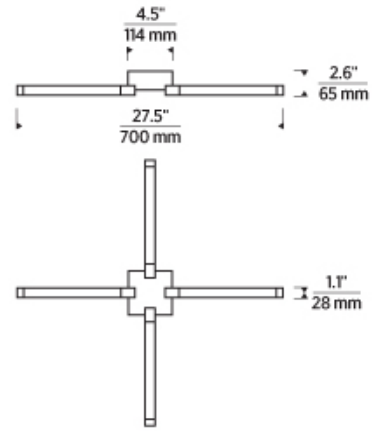

## ORDERING INFORMATION

700FMPHB	LENGTH (A)	FINISH	LAMP
	28.28"	NB NATURAL BRASS	-LED927 INTEGRATED LED 90 CRI 2700K 120V -LED927-277 INTEGRATED LED 90 CRI 2700K 277V

700FMPHB \_\_\_\_\_

JOB NAME \_\_\_\_\_

## SPECIFICATIONS

HARDWARE MATERIAL	Metal
SHADE MATERIAL	Glass
NET WEIGHT	5 lbs
HEIGHT	2.6in
WIDTH	27.5in
LENGTH	27.5in
UP LIGHT / DOWN LIGHT / BOTH?	
WET LISTED	
DAMP LISTED	Yes
DRY LISTED	
WALL / CEILING MOUNT	
GENERAL LISTING	ETL Listed
INCLUDES	