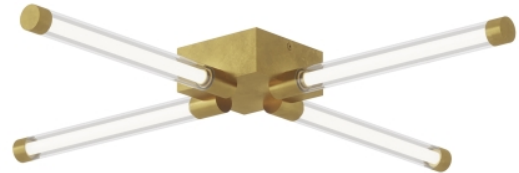

## PRODUCT FEATURES

- Laser etched tubing to diffuse light surrounded by clear borosilicate glass
- Fully dimmable integrated LED lamp
- Protected by a 5-year warranty. Please visit the "About Us" Page on [techlighting.com](http://techlighting.com) for more for warranty details

## ORDERING INFORMATION

700FMPHB	LENGTH (A)	FINISH	LAMP
	28.28"	NB NATURAL BRASS	-LED927 INTEGRATED LED 90 CRI 2700K 120V -LED927-277 INTEGRATED LED 90 CRI 2700K 277V

700FMPHB \_\_\_\_\_

JOB NAME \_\_\_\_\_

# PHOBOS WIDE FLUSH MOUNT