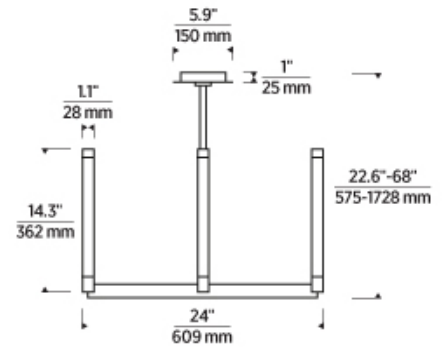

Natural Brass

LAMPING

Includes 23.5 watts, 855 total delivered lumens, 2700K LED modules. Dimmable with most LED compatible ELV and Triac dimmers. 277V dimmable with 0-10V dimmers. Ships with (4) 12" and (2) 6" rigid stems in coordinating finish. 120V or 277V. Can be installed on a sloped ceiling up to 30°.

Natural Brass

ORDERING INFORMATION

| 700PHB | LENGTH (A) | FINISH | LAMP |
|--------|------------|------------------|--|
| | 24-24" | NB NATURAL BRASS | -LED927 INTEGRATED LED 90 CRI 2700K 120V -LED927-277 INTEGRATED LED 90 CRI 2700K 277V |

700PHB _____

JOB NAME _____

NOTES _____

PHOBOS MEDIUM CHANDELIER

SPECIFICATIONS

| | |
|-------------------------------|-------------|
| HARDWARE MATERIAL | Metal |
| SHADE MATERIAL | Glass |
| NET WEIGHT | 13.5 lbs |
| HEIGHT | 15.8in |
| WIDTH | 24in |
| LENGTH | 24in |
| UP LIGHT / DOWN LIGHT / BOTH? | |
| WET LISTED | |
| DAMP LISTED | Yes |
| DRY LISTED | |
| MIN. HANGING HEIGHT | 22.6in |
| MAX HANGING HEIGHT | 68in |
| TOTAL CORD LENGTH | |
| TOTAL STEM LENGTH | Up to 60in |
| STEM QTY | 6 |
| SLOPED CEILING ADAPTABLE? | Yes 30° Max |
| GENERAL LISTING | ETL Listed |
| INCLUDES | |

LAMPING SPECIFICATIONS

| | LED LAMP | INTEGRATED LED | NON LED | NO LAMP |
|-----------------------|----------|---------------------|---------|---------|
| DELIVERED LUMENS | | 855 | | |
| WATTS | | 23.5 | | |
| MAX WATTAGE PER BULB | | 23.5W | | |
| INPUT VOLTAGE | | 120V 277V | | |
| DIMMING TYPE* | | ELV, TRIAC 0-10V | | |
| CCT | | 2700K | | |
| CRI | | 90 CRI | | |
| LED LIFETIME | | | | |
| L70 | | >50000 | | |
| AVERAGE BULB HOURS | | | | |
| FIELD SERVICEABLE LED | | | | |
| LAMP BASE | | Integrated LED | | |
| LAMP SHAPE | | Integrated LED | | |
| LAMP INCLUDED? | | True | | |
| WARRANTY** | | 5 Years | | |