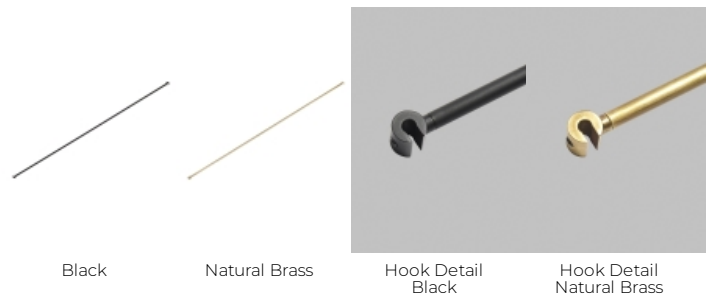

PRODUCT FEATURES

- This item is made of natural brass. It is a living finish that will patina and warm with age which adds richness. If it gets an uneven patina or spots, a brass cleaner can restore the finish
- Protected by a 5-year warranty. Please visit the "About Us" Page on techlighting.com for more for warranty details

Hook Detail
Black

LAMPING

Black

Natural Brass

Hook Detail
Black

Hook Detail
Natural Brass

ORDERING INFORMATION

700TRSSPR SHAPE OR SIZE