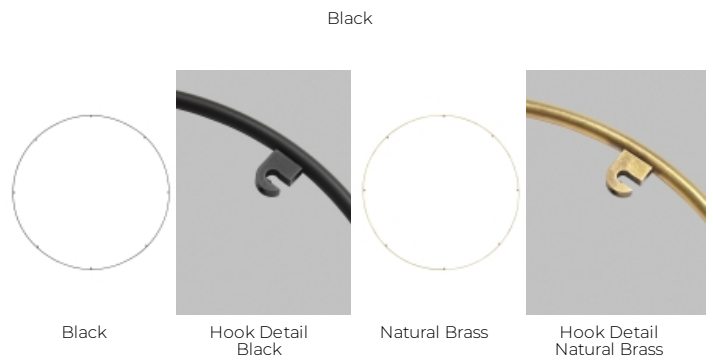

## PRODUCT FEATURES

- This item is made of natural brass. It is a living finish that will patina and warm with age which adds richness. If it gets an uneven patina or spots, a brass cleaner can restore the finish
- Protected by a 5-year warranty. Please visit the "About Us" Page on [techlighting.com](http://techlighting.com) for more for warranty details

## LAMPING

Compatible with Gable 8 Light Chandelier, Eaves 8 Light Chandelier, Pylon 8 Light Chandelier, Guyed 8 Light Chandelier, Turret 8 Light Chandelier and Cupola 8 Light Chandelier.