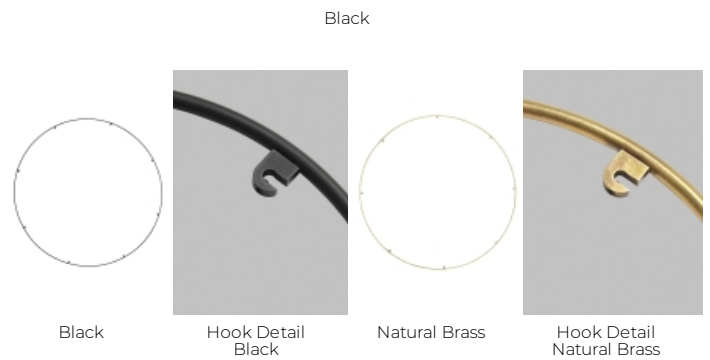

PRODUCT FEATURES

- This item is made of natural brass. It is a living finish that will patina and warm with age which adds richness. If it gets an uneven patina or spots, a brass cleaner can restore the finish
- Protected by a 5-year warranty. Please visit the "About Us" Page on techlighting.com for more for warranty details

LAMPING

Compatible with Gable 8 Light Chandelier, Eaves 8 Light Chandelier, Pylon 8 Light Chandelier, Guyed 8 Light Chandelier, Turret 8 Light Chandelier and Cupola 8 Light Chandelier.

ORDERING INFORMATION