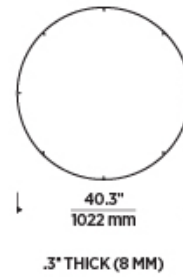

700TRSRNG SHAPE OR SIZE

R840 ROUND 8 PORT 40"

FINISH

NB NATURAL BRASS
B NIGHTSHADE BLACK

700TRSRNG _____

JOB NAME _____

NOTES _____

SPECIFICATIONS

PRIMARY MATERIAL	Aluminum or Brass
SHADE MATERIAL	Aluminum or Brass
NET WEIGHT	1.7 lbs
HEIGHT	0.3in
WIDTH	40.3in
LENGTH	40.3in
WET LISTED	
DAMP LISTED	
DRY LISTED	
GENERAL LISTING	ETL Listed
INCLUDES	