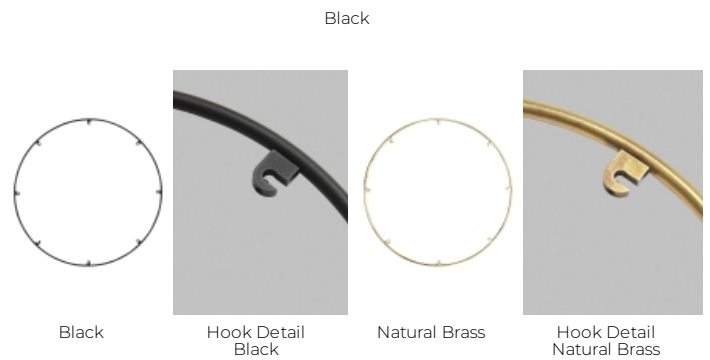

PRODUCT FEATURES

- This item is made of natural brass. It is a living finish that will patina and warm with age which adds richness. If it gets an uneven patina or spots, a brass cleaner can restore the finish
- Protected by a 5-year warranty. Please visit the "About Us" Page on techlighting.com for more for warranty details

LAMPING

Compatible with Gable 8 Light Chandelier, Eaves 8 Light Chandelier, Pylon 8 Light Chandelier, Guyed 8 Light Chandelier, Turret 8 Light Chandelier and Cupola 8 Light Chandelier.

ORDERING INFORMATION