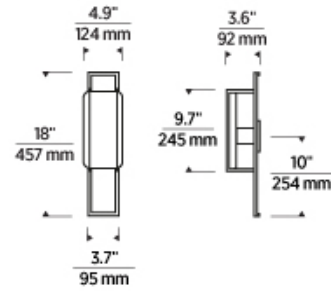

Black (Alt Lit)

To view all available finish options, please visit techlighting.com

ORDERING INFORMATION

700WSDUE LENGTH (A)	FINISH	LAMP
18 1/8"	NB NATURAL BRASS	-LED927 INTEGRATED LED 90 CRI 2700K 120V
	B NIGHTSHADE BLACK	-LED927-277 INTEGRATED LED 90 CRI 2700K 277V
	N POLISHED NICKEL	

700WSDUE _____

JOB NAME _____

NOTES _____

DUELLE MEDIUM WALL SCONCE

SPECIFICATIONS

HARDWARE MATERIAL	Metal
SHADE MATERIAL	Glass
NET WEIGHT	7.5 lbs
HEIGHT	18in
WIDTH	3.6in
LENGTH	4.9in
MIN. EXTENSION FROM WALL	3.6in
UP LIGHT / DOWN LIGHT / BOTH?	
WET LISTED	
DAMP LISTED	Yes
DRY LISTED	
UP / DOWN	
HORIZONTAL / VERTICAL	
WALL / CEILING MOUNT	
GENERAL LISTING	ETL Listed
ADA COMPLIANT	
INCLUDES	