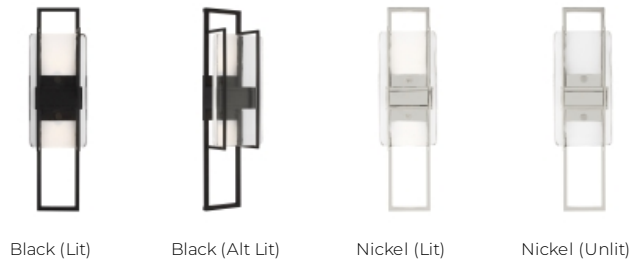

DUELLE MEDIUM WALL SCONCE

PRODUCT FEATURES

- Pressed glass diffuses concealed LED light shining up or down
- Provides up and down light
- ADA Compliant
- Fully dimmable integrated LED lamp
- Protected by a 5-year warranty. Please visit the "About Us" Page on techlighting.com for more for warranty details

LAMPING

Includes 14.8 watt, 856 delivered lumens, 2700K LED module. 120V dimmable with most LED compatible ELV and TRIAC dimmers. 277V compatible with 0-10V dimmers. Mounts vertically only, up and downlight. ADA compliant.

Black (Alt Lit)

To view all available finish options, please visit techlighting.com

ORDERING INFORMATION

700WSDUE LENGTH (A)	FINISH	LAMP
18 1/8"	NB NATURAL BRASS	-LED927 INTEGRATED LED 90 CRI 2700K 120V
	B NIGHTSHADE BLACK	-LED927-277 INTEGRATED LED 90 CRI 2700K 277V
	N POLISHED NICKEL	

700WSDUE _____

JOB NAME _____

NOTES _____

DUELLE MEDIUM WALL SCONCE

SPECIFICATIONS

HARDWARE MATERIAL	Metal
SHADE MATERIAL	Glass
NET WEIGHT	7.5 lbs
HEIGHT	18in
WIDTH	3.6in
LENGTH	4.9in
MIN. EXTENSION FROM WALL	3.6in
UP LIGHT / DOWN LIGHT / BOTH?	
WET LISTED	
DAMP LISTED	Yes
DRY LISTED	
UP / DOWN	
HORIZONTAL / VERTICAL	
WALL / CEILING MOUNT	
GENERAL LISTING	ETL Listed
ADA COMPLIANT	
INCLUDES	