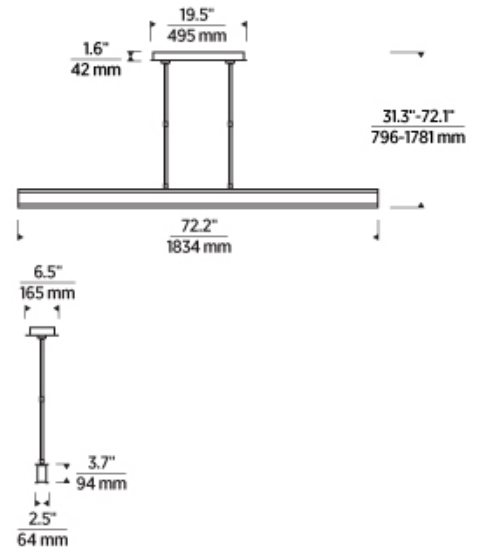

LAMPING

Includes 60 watts, 5600 total delivered lumens, 2700K LED module. Dimmable with most LED compatible ELV and TRIAC dimmers. Ships with (8) 12" and (4) 6" rigid stems in coordinating finish. Can be installed on a sloped ceiling up to 15°. 120V. Up and downlight.

Black (Lit)

Black (Lit)

Plated Brass (Lit)

ORDERING INFORMATION

700LSIBM	LENGTH (A)	FINISH	LAMP
	72 72"	B NIGHTSHADE BLACK BR PLATED BRASS	-LED927 INTEGRATED LED 90 CRI 2700K 120V

700LSIBM _____

JOB NAME _____

NOTES _____

I-BEAM 72 LINEAR SUSPENSION

SPECIFICATIONS

HARDWARE MATERIAL	Metal
SHADE MATERIAL	Acrylic
NET WEIGHT	28 lbs
HEIGHT	3.7in
WIDTH	2.5in
LENGTH	72.2in
UP LIGHT / DOWN LIGHT / BOTH?	
WET LISTED	
DAMP LISTED	Yes
DRY LISTED	
MIN. HANGING HEIGHT	31.3in
MAX HANGING HEIGHT	72.1in
TOTAL CORD LENGTH	
TOTAL STEM LENGTH	Up to 120in
STEM QTY	12
SLOPED CEILING ADAPTABLE?	Yes 15° Max
GENERAL LISTING	ETL Listed
INCLUDES	