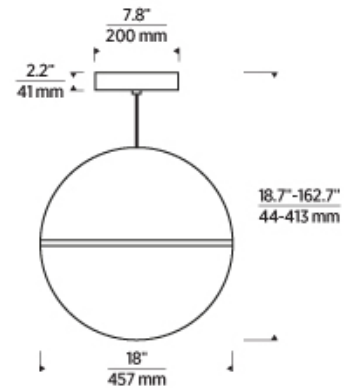

To view all available finish options, please visit techlighting.com

ORDERING INFORMATION

700TDHNE	LENGTH (A)	FINISH	LAMP
	18 18"	C CHROME NB NATURAL BRASS B NIGHTSHADE BLACK	-LED930 INTEGRATED LED 90 CRI 3000K 120V

700TDHNE _____
JOB NAME _____
NOTES _____

HANEA X-LARGE PENDANT

SPECIFICATIONS

PRIMARY MATERIAL	Aluminum or Brass
SHADE MATERIAL	Acrylic
NET WEIGHT	17 lbs
HEIGHT	18in
WIDTH	18in
LENGTH	18in
UP LIGHT / DOWN LIGHT / BOTH?	
WET LISTED	
DAMP LISTED	Yes
DRY LISTED	
MIN. HANGING HEIGHT	18.7in
MAX HANGING HEIGHT	162.7in
TOTAL CORD LENGTH	144in
TOTAL STEM LENGTH	
STEM QTY	
SLOPED CEILING ADAPTABLE?	Yes 45° Max
GENERAL LISTING	ETL Listed
INCLUDES	