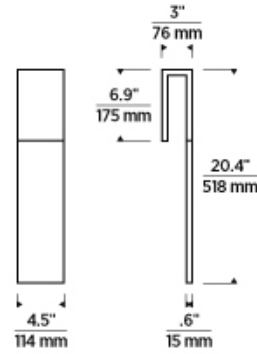

Black (Lit)

Black (Lit)

Natural Copper (Lit)

Natural Brass (Lit)

LAMPING

ORDERING INFORMATION

7000WKLM CRI	COLOR TEMP	LENGTH (A)	FINISH	VOLTAGE
9 90 CRI	27 2700K	20 20.5"	B BLACK P COPPER NB NATURAL BRASS	UNV UNIVERSAL 120V-277V

7000WKLM

JOB NAME

NOTES

KULMA LARGE WALL

SPECIFICATIONS

HARDWARE MATERIAL	Metal
SHADE MATERIAL	Crystal
NET WEIGHT	6.5 lbs
HEIGHT	20.4in
WIDTH	3in
LENGTH	4.5in
WET LISTED	Yes
DAMP LISTED	
DRY LISTED	
GENERAL LISTING	ETL Listed
INCLUDES	