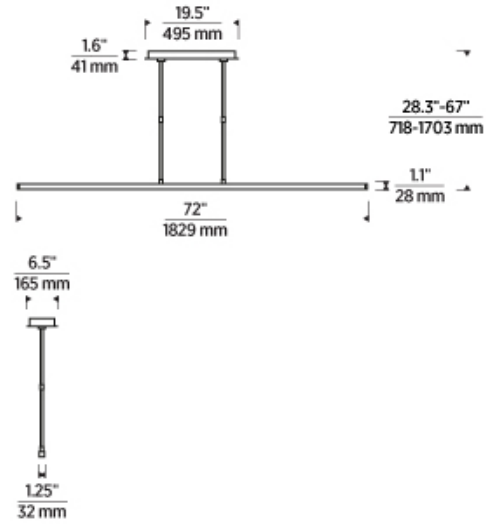

LAMPING

Includes 30 watts, 2700 total delivered lumens, 2700K LED module. Dimmable with most LED compatible ELV, TRIAC and 0-10V dimmers. Ships with (8) 12" and (4) 6" rigid stems in coordinating finish. Can be installed on a sloped ceiling up to 15°. 120V-277V.

ORDERING INFORMATION

700LSSTG	LENGTH (A)	FINISH	LAMP
	72 72"	NB NATURAL BRASS B NIGHTSHADE BLACK	-LED927 INTEGRATED LED 90 CRI 2700K 120V-277V UNV

700LSSTG _____

JOB NAME _____

NOTES _____

STAGGER 72 LINEAR SUSPENSION

SPECIFICATIONS

HARDWARE MATERIAL	Metal
SHADE MATERIAL	Acrylic
NET WEIGHT	14.5 lbs
HEIGHT	1.1in
WIDTH	1.3in
LENGTH	72in
UP LIGHT / DOWN LIGHT / BOTH?	
WET LISTED	
DAMP LISTED	Yes
DRY LISTED	
MIN. HANGING HEIGHT	28.3in
MAX HANGING HEIGHT	67in
TOTAL CORD LENGTH	
TOTAL STEM LENGTH	Up to 120in
STEM QTY	12
SLOPED CEILING ADAPTABLE?	Yes 15° Max
GENERAL LISTING	ETL Listed
INCLUDES	