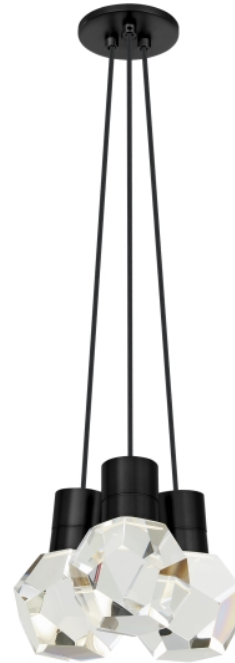

KIRA PENDANT

PRODUCT FEATURES

- Features faceted cut crystal
- Highly customizable featuring multiple cord colors and on-trend finishes
- The Locus Accessory may be used to add depth and dimension to this stunning collection
- Available in 1-lite, 3-lite, 7-lite and 11-lite options
- Fully dimmable integrated LED lamp
- Protected by a 5-year warranty. Please visit the "About Us" Page on techlighting.com for more for warranty details

3-Light Black Cord/Black Finish Alt

LAMPING

Includes 9 watt, 118 delivered lumen, 3000K, 2200K or 3000K-2200K warm-color dimming LED module. Dimmable with most LED compatible ELV or triac dimmers. Fixture provided with twelve feet of field-cuttable cloth cord.

ORDERING INFORMATION

700TDKIRAP SHAPE OR SIZE	COLOR	FINISH	LAMP
11 11-LITE CHANDELIER	B BLACK CORD	R AGED BRASS	- LED922 INTEGRATED LED 90 CRI 2200K 120V
1 1-LITE	I BLACK/WHITE CORD	B BLACK	- LED930 INTEGRATED LED 90 CRI 3000K 120V
3 3-LITE CHANDELIER	U BLUE CORD	S SATIN NICKEL	- LEDWD INTEGRATED LED 90 CRI 3000K-2200K 120V
7 7-LITE CHANDELIER	P COPPER CORD		
	Y GRAY CORD		
	O ORANGE CORD		
	R RED CORD		
	W WHITE CORD		

700TDKIRAP _____

JOB NAME _____

NOTES _____

KIRA PENDANT

SPECIFICATIONS

PRIMARY MATERIAL	Glass
SHADE MATERIAL	Glass
NET WEIGHT	
HEIGHT	7.1in
WIDTH	20in
LENGTH	20in
UP LIGHT / DOWN LIGHT / BOTH?	
WET LISTED	
DAMP LISTED	Yes
DRY LISTED	
MIN. HANGING HEIGHT	152in
MAX HANGING HEIGHT	14in
TOTAL CORD LENGTH	144in
TOTAL STEM LENGTH	
STEM QTY	
SLOPED CEILING ADAPTABLE?	Yes 45° Max
GENERAL LISTING	ETL Listed
INCLUDES	