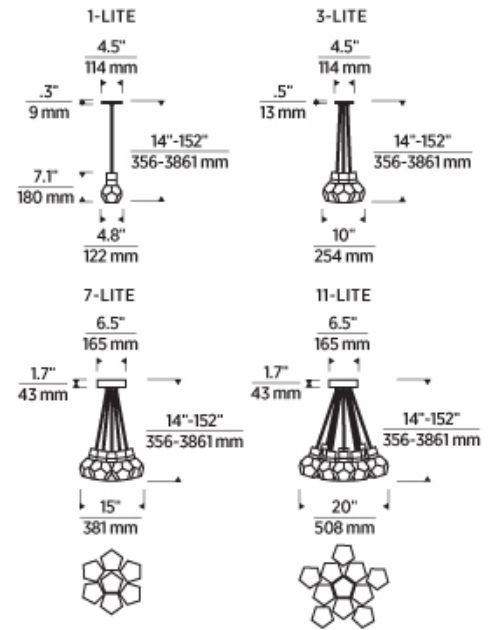

ORDERING INFORMATION

700TDKIRAP SHAPE OR SIZE	COLOR	FINISH	LAMP
11 11-LITE CHANDELIER	B BLACK CORD	R AGED BRASS	- LED922 INTEGRATED LED 90 CRI 2200K 120V
1 1-LITE	I BLACK/WHITE CORD	B BLACK	- LED930 INTEGRATED LED 90 CRI 3000K 120V
3 3-LITE CHANDELIER	U BLUE CORD	S SATIN NICKEL	- LEDWD INTEGRATED LED 90 CRI 3000K-2200K 120V
7 7-LITE CHANDELIER	P COPPER CORD		
	Y GRAY CORD		
	O ORANGE CORD		
	R RED CORD		
	W WHITE CORD		

700TDKIRAP _____

JOB NAME _____

NOTES _____

KIRA PENDANT

SPECIFICATIONS

PRIMARY MATERIAL	Glass
SHADE MATERIAL	Glass
NET WEIGHT	
HEIGHT	7.1in
WIDTH	20in
LENGTH	20in
UP LIGHT / DOWN LIGHT / BOTH?	
WET LISTED	
DAMP LISTED	Yes
DRY LISTED	
MIN. HANGING HEIGHT	152in
MAX HANGING HEIGHT	14in
TOTAL CORD LENGTH	144in
TOTAL STEM LENGTH	
STEM QTY	
SLOPED CEILING ADAPTABLE?	Yes 45° Max
GENERAL LISTING	ETL Listed
INCLUDES	

LAMPING SPECIFICATIONS

	LED LAMP	INTEGRATED LED	NON LED	NO LAMP
DELIVERED LUMENS		172		
WATTS		9		
MAX WATTAGE PER BULB		99W		
INPUT VOLTAGE/ DIMMING TYPE		120V ELV, TRIAC		
CCT		Black Cord, Black/White Cord, Orange Cord, Copper Cord, Red Cord, Blue Cord, White Cord, Gray Cord : 2200K Black Cord, Black/White Cord, Orange Cord, Copper Cord, Red Cord, Blue Cord, Gray Cord, White Cord : 3000K Black Cord, Black/White Cord, Orange Cord, Copper Cord, Red Cord, Blue Cord, Gray Cord, White Cord : 3000K-2200K		
CRI		90 CRI		
LED LIFETIME				
L70				
AVERAGE BULB HOURS				
FIELD SERVICEABLE LED				
LAMP BASE				
LAMP SHAPE				
LAMP INCLUDED?		True		
WARRANTY**		5 Years		