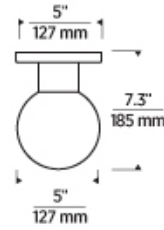

700FMSPR _____

JOB NAME _____

NOTES _____

MINA FLUSH MOUNT

SPECIFICATIONS

PRIMARY MATERIAL	
SHADE MATERIAL	
NET WEIGHT	6.5 lbs
HEIGHT	7.3in
WIDTH	5in
LENGTH	5in
UP LIGHT / DOWN LIGHT / BOTH?	
WET LISTED	
DAMP LISTED	Yes
DRY LISTED	
WALL / CEILING MOUNT	
GENERAL LISTING	ETL Listed
INCLUDES	

LAMPING SPECIFICATIONS

	LED LAMP	INTEGRATED LED	NON LED	NO LAMP
DELIVERED LUMENS		172		
WATTS		14.5		
MAX WATTAGE PER BULB		14.5W		
INPUT VOLTAGE/ DIMMING TYPE		120V ELV, TRIAC		
CCT		3000K		
CRI		90 CRI		
LED LIFETIME				
L70		>50000		
AVERAGE BULB HOURS				
FIELD SERVICEABLE LED				
LAMP BASE		Integrated LED		
LAMP SHAPE		Integrated LED		
LAMP INCLUDED?		True		
WARRANTY**		5 Years		