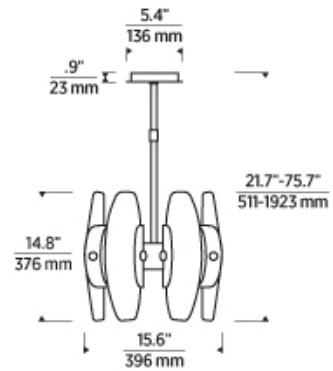

700WYT _____

JOB NAME _____

NOTES _____

WYTHE SMALL CHANDELIER

SPECIFICATIONS

PRIMARY MATERIAL	Aluminum
SHADE MATERIAL	Glass
NET WEIGHT	88 lbs
HEIGHT	14.8in
WIDTH	15.7in
LENGTH	15.7in
UP LIGHT / DOWN LIGHT / BOTH?	
WET LISTED	
DAMP LISTED	Yes
DRY LISTED	
MIN. HANGING HEIGHT	21.7in
MAX HANGING HEIGHT	75.7in
TOTAL CORD LENGTH	
TOTAL STEM LENGTH	Up to 60in
STEM QTY	6
SLOPED CEILING ADAPTABLE?	No
GENERAL LISTING	ETL Listed
INCLUDES	