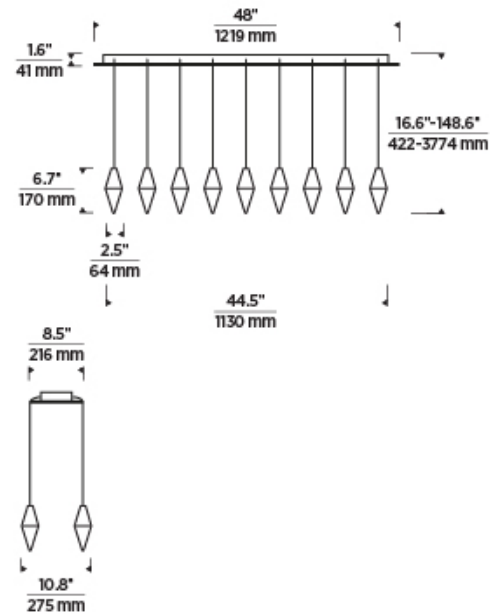

LAMPING

Includes 120V or 277V 82.8 watts, 6030 delivered lumens, 3000K LED module. Dimmable with most LED compatible ELV and TRIAC dimmers. 277V dimmable with 0-10V dimmers. Ships with 12 feet of field-cutttable matte black cord. Can be installed on a sloped ceiling up to 45° when swag hooks are used.

Nightshade Black

Natural Brass

Natural Brass Alt

Nightshade Black

Nightshade Black Alt

ORDERING INFORMATION

700TRSPTRT SHAPE OR SIZE	FINISH	LAMP	VOLTAGE
18T 18 LIGHT	NB NATURAL BRASS B NIGHTSHADE BLACK	-LED930 INTEGRATED LED 90 CRI 3000K	120 120V 277 277V

700TRSPTRT _____

JOB NAME _____

NOTES _____

TURRET 18 LIGHT CHANDELIER

SPECIFICATIONS

PRIMARY MATERIAL	Aluminum or Brass
SHADE MATERIAL	Crystal
NET WEIGHT	
HEIGHT	6.7in
WIDTH	10.8in
LENGTH	44.5in
UP LIGHT / DOWN LIGHT / BOTH?	
WET LISTED	
DAMP LISTED	Yes
DRY LISTED	
MIN. HANGING HEIGHT	16.6in
MAX HANGING HEIGHT	148.6in
TOTAL CORD LENGTH	144in
TOTAL STEM LENGTH	
STEM QTY	
SLOPED CEILING ADAPTABLE?	N/A
GENERAL LISTING	ETL Listed
INCLUDES	