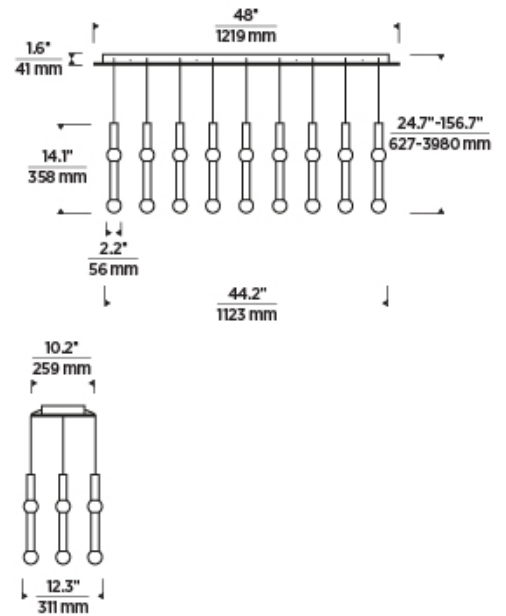

## LAMPING

Includes 120V or 277V 124.2 watts, 4779 delivered lumens, 3000K LED module. Dimmable with most LED compatible ELV and TRIAC dimmers. 277V dimmable with 0-10V dimmers. Ships with 12 feet of field-cutttable matte black cord. Can be installed on a sloped ceiling up to 45° when swag hooks are used.

## ORDERING INFORMATION

700TRSPGYD SHAPE OR SIZE	FINISH	LAMP	VOLTAGE
27T 27 LIGHT	NB NATURAL BRASS B NIGHTSHADE BLACK	-LED930 INTEGRATED LED 90 CRI 3000K	120 120V 277 277V

700TRSPGYD \_\_\_\_\_

JOB NAME \_\_\_\_\_

## SPECIFICATIONS

PRIMARY MATERIAL	Aluminum or Brass
SHADE MATERIAL	Crystal
NET WEIGHT	60 lbs
HEIGHT	14.1in
WIDTH	12.3in
LENGTH	44.2in
UP LIGHT / DOWN LIGHT / BOTH?	
WET LISTED	
DAMP LISTED	Yes
DRY LISTED	
MIN. HANGING HEIGHT	24.7in
MAX HANGING HEIGHT	156.7in
TOTAL CORD LENGTH	144in
TOTAL STEM LENGTH	
STEM QTY	
SLOPED CEILING ADAPTABLE?	N/A
GENERAL LISTING	ETL Listed
INCLUDES	