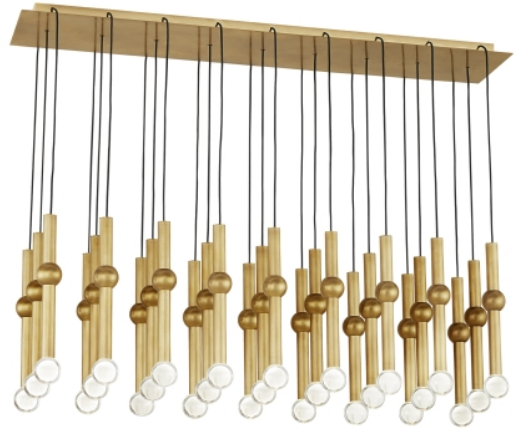

# GUYED 27 LIGHT CHANDELIER

## PRODUCT FEATURES

- Includes optional complementary spherical metal detail that can be placed anywhere along the body
- Canopy ships with 12 feet of cable per pendant which can be easily cut in the field. Pendant feature a quick-connect simplifying installation
- Each port in the canopy comes with a plug to cover an unused ports
- This item is made of natural brass. It is a living finish that will patina and warm with age which adds richness. If it gets an uneven patina or spots, a brass cleaner can restore the finish
- Optional spacers facilitate unique geometries while adding depth and dimension to this stunning collection.
- Protected by a 5-year warranty. Please visit the "About Us" Page on [techlighting.com](http://techlighting.com) for more for warranty details

## LAMPING

Includes 120V or 277V 124.2 watts, 4779 delivered lumens, 3000K LED module. Dimmable with most LED compatible ELV and TRIAC dimmers. 277V dimmable with 0-10V dimmers. Ships with 12 feet of field-cutttable matte black cord. Can be installed on a sloped ceiling up to 45° when swag hooks are used.

## ORDERING INFORMATION

700TRSPGYD SHAPE OR SIZE	FINISH	LAMP	VOLTAGE
27T 27 LIGHT	NB NATURAL BRASS B NIGHTSHADE BLACK	-LED930 INTEGRATED LED 90 CRI 3000K	120 120V 277 277V

700TRSPGYD \_\_\_\_\_

JOB NAME \_\_\_\_\_