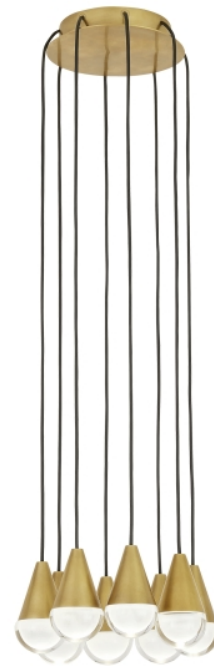

CUPOLA 8 LIGHT CHANDELIER

PRODUCT FEATURES

- Canopy ships with 12 feet of cable per pendant which can be easily cut in the field
- Each port in the canopy comes with a plug to cover an unused ports
- Pendant feature a quick-connect simplifying installation
- Optional spacers and pendant accessories facilitate unique geometries while adding depth and dimension to this stunning collection.
- This item is made of natural brass. It is a living finish that will patina and warm with age which adds richness. If it gets an uneven patina or spots, a brass cleaner can restore the finish
- Protected by a 5-year warranty. Please visit the "About Us" Page on techlighting.com for more for warranty details

Natural Brass

LAMPING

Includes 120V-277V 34.4 watts, 2752 delivered lumens, 3000K LED module. Dimmable with most LED compatible ELV and TRIAC dimmers. Ships with 12 feet of field-cutttable matte black cord. Can be installed on a sloped ceiling up to 45° when swag hooks are used.

Natural Brass

Nightshade Black

ORDERING INFORMATION

700TRSPCPA SHAPE OR SIZE	FINISH	LAMP
8R 8 LIGHT	NB NATURAL BRASS B NIGHTSHADE BLACK	-LED930 INTEGRATED LED 90 CRI 3000K 120V-277V UNV

700TRSPCPA _____

JOB NAME _____

NOTES _____

CUPOLA 8 LIGHT CHANDELIER

SPECIFICATIONS

PRIMARY MATERIAL	Aluminum or Brass
SHADE MATERIAL	Crystal
NET WEIGHT	12 lbs
HEIGHT	4.7in
WIDTH	10.5in
LENGTH	10.5in
UP LIGHT / DOWN LIGHT / BOTH?	
WET LISTED	
DAMP LISTED	Yes
DRY LISTED	
MIN. HANGING HEIGHT	14.6in
MAX HANGING HEIGHT	146.6in
TOTAL CORD LENGTH	144in
TOTAL STEM LENGTH	
STEM QTY	
SLOPED CEILING ADAPTABLE?	N/A
GENERAL LISTING	ETL Listed
INCLUDES	