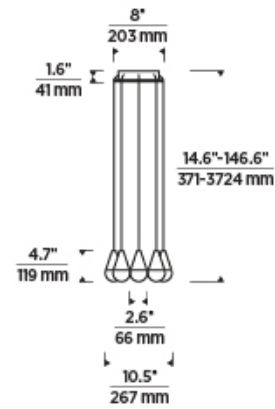

CUPOLA 8 LIGHT CHANDELIER

PRODUCT FEATURES

- Canopy ships with 12 feet of cable per pendant which can be easily cut in the field
- Each port in the canopy comes with a plug to cover an unused ports
- Pendant feature a quick-connect simplifying installation
- Optional spacers and pendant accessories facilitate unique geometries while adding depth and dimension to this stunning collection.
- This item is made of natural brass. It is a living finish that will patina and warm with age which adds richness. If it gets an uneven patina or spots, a brass cleaner can restore the finish
- Protected by a 5-year warranty. Please visit the "About Us" Page on techlighting.com for more for warranty details

Natural Brass

LAMPING

Includes 120V-277V 34.4 watts, 2752 delivered lumens, 3000K LED module. Dimmable with most LED compatible ELV and TRIAC dimmers. Ships with 12 feet of field-cutttable matte black cord. Can be installed on a sloped ceiling up to 45° when swag hooks are used.

Natural Brass

Nightshade Black

ORDERING INFORMATION

700TRSPCPA SHAPE OR SIZE	FINISH	LAMP
8R 8 LIGHT	NB NATURAL BRASS B NIGHTSHADE BLACK	-LED930 INTEGRATED LED 90 CRI 3000K 120V-277V UNV

700TRSPCPA _____

JOB NAME _____

NOTES _____

CUPOLA 8 LIGHT CHANDELIER

SPECIFICATIONS

PRIMARY MATERIAL	Aluminum or Brass
SHADE MATERIAL	Crystal
NET WEIGHT	12 lbs
HEIGHT	4.7in
WIDTH	10.5in
LENGTH	10.5in
UP LIGHT / DOWN LIGHT / BOTH?	
WET LISTED	
DAMP LISTED	Yes
DRY LISTED	
MIN. HANGING HEIGHT	14.6in
MAX HANGING HEIGHT	146.6in
TOTAL CORD LENGTH	144in
TOTAL STEM LENGTH	
STEM QTY	
SLOPED CEILING ADAPTABLE?	N/A
GENERAL LISTING	ETL Listed
INCLUDES	