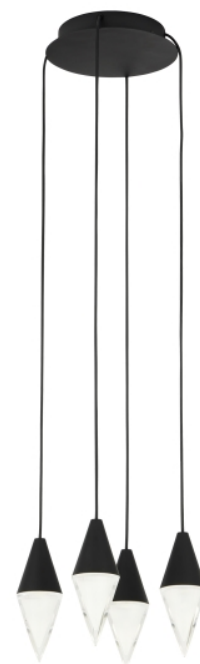

# TURRET 4 LIGHT CHANDELIER

## PRODUCT FEATURES

- Canopy ships with 12 feet of cable per pendant which can be easily cut in the field
- Each port in the canopy comes with a plug to cover an unused ports
- Pendant feature a quick-connect simplifying installation
- Optional spacers and pendant accessories facilitate unique geometries while adding depth and dimension to this stunning collection.
- This item is made of natural brass. It is a living finish that will patina and warm with age which adds richness. If it gets an uneven patina or spots, a brass cleaner can restore the finish
- Protected by a 5-year warranty. Please visit the "About Us" Page on [techlighting.com](http://techlighting.com) for more for warranty details

Black

Black

Natural Brass

## ORDERING INFORMATION

700TRSPTRT SHAPE OR SIZE	FINISH	LAMP
4R 4 LIGHT	NB NATURAL BRASS B NIGHTSHADE BLACK	-LED930 INTEGRATED LED 90 CRI 3000K 120V-277V UNV

700TRSPTRT \_\_\_\_\_

JOB NAME \_\_\_\_\_

NOTES \_\_\_\_\_