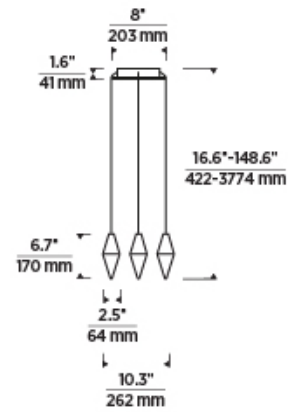

## LAMPING

Includes 120V-277V 18.4 watts, 1340 delivered lumens, 3000K LED module. Dimmable with most LED compatible ELV and TRIAC dimmers. Ships with 12 feet of field-cutttable matte black cord. Can be installed on a sloped ceiling up to 45° when swag hooks are used.

## ORDERING INFORMATION

700TRSPTRT SHAPE OR SIZE	FINISH	LAMP
4R 4 LIGHT	NB NATURAL BRASS B NIGHTSHADE BLACK	-LED930 INTEGRATED LED 90 CRI 3000K 120V-277V UNV

700TRSPTRT \_\_\_\_\_

JOB NAME \_\_\_\_\_

NOTES \_\_\_\_\_

## SPECIFICATIONS

PRIMARY MATERIAL	Aluminum or Brass
SHADE MATERIAL	Crystal
NET WEIGHT	8.5 lbs
HEIGHT	6.7in
WIDTH	10.3in
LENGTH	10.3in
UP LIGHT / DOWN LIGHT / BOTH?	
WET LISTED	
DAMP LISTED	Yes
DRY LISTED	
MIN. HANGING HEIGHT	16.6in
MAX HANGING HEIGHT	148.6in
TOTAL CORD LENGTH	144in
TOTAL STEM LENGTH	
STEM QTY	
SLOPED CEILING ADAPTABLE?	N/A
GENERAL LISTING	ETL Listed
INCLUDES	