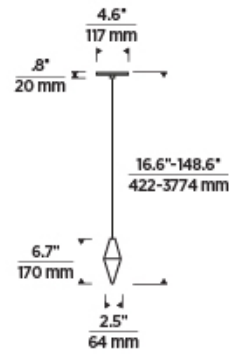

SPECIFICATIONS

PRIMARY MATERIAL	Aluminum or Brass
SHADE MATERIAL	Crystal
NET WEIGHT	
HEIGHT	6.7in
WIDTH	2.5in
LENGTH	2.5in
UP LIGHT / DOWN LIGHT / BOTH?	
WET LISTED	
DAMP LISTED	Yes
DRY LISTED	
MIN. HANGING HEIGHT	16.6in
MAX HANGING HEIGHT	148.6in
TOTAL CORD LENGTH	144in
TOTAL STEM LENGTH	
STEM QTY	
SLOPED CEILING ADAPTABLE?	Yes 45° Max
GENERAL LISTING	ETL Listed
INCLUDES	