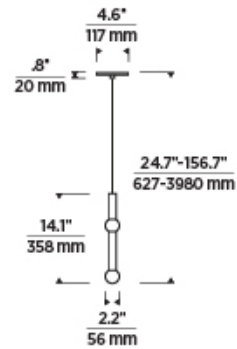

LAMPING

Includes 120V-277V 4.6 watts, 177 delivered lumens, 3000K LED module. Dimmable with most LED compatible ELV, TRIAC and 0-10V dimmers. Ships with 12 feet of field-cutttable matte black cord.

Black

Black

Natural Brass

ORDERING INFORMATION

700TRSPGYD SHAPE OR SIZE	FINISH	LAMP
TR 1 LIGHT	NB NATURAL BRASS B NIGHTSHADE BLACK	-LED930 INTEGRATED LED 90 CRI 3000K 120V-277V UNV

700TRSPGYD _____

JOB NAME _____

NOTES _____

GUYED 1 LIGHT PENDANT

SPECIFICATIONS

PRIMARY MATERIAL	Aluminum or Brass
SHADE MATERIAL	Crystal
NET WEIGHT	4 lbs
HEIGHT	14.1in
WIDTH	2.2in
LENGTH	2.2in
UP LIGHT / DOWN LIGHT / BOTH?	
WET LISTED	
DAMP LISTED	Yes
DRY LISTED	
MIN. HANGING HEIGHT	24.7in
MAX HANGING HEIGHT	156.7in
TOTAL CORD LENGTH	144in
TOTAL STEM LENGTH	
STEM QTY	
SLOPED CEILING ADAPTABLE?	Yes 45° Max
GENERAL LISTING	ETL Listed
INCLUDES	