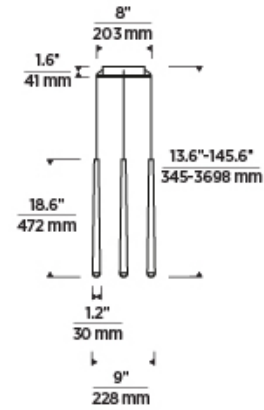

## LAMPING

Includes 120V-277V 18.4 watts, 1180 delivered lumens, 3000K LED module. Dimmable with most LED compatible ELV and TRIAC dimmers. Ships with 12 feet of field-cutttable matte black cord. Can be installed on a sloped ceiling up to 45° when swag hooks are used.

## SPECIFICATIONS

PRIMARY MATERIAL	Aluminum or Brass
SHADE MATERIAL	Acrylic
NET WEIGHT	
HEIGHT	18.6in
WIDTH	9in
LENGTH	9in
UP LIGHT / DOWN LIGHT / BOTH?	
WET LISTED	
DAMP LISTED	Yes
DRY LISTED	
MIN. HANGING HEIGHT	13.6in
MAX HANGING HEIGHT	145.6in
TOTAL CORD LENGTH	144in
TOTAL STEM LENGTH	
STEM QTY	
SLOPED CEILING ADAPTABLE?	N/A
GENERAL LISTING	ETL Listed
INCLUDES	