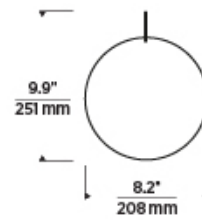

TRELLIS ROUND PENDANT ACCS

SPECIFICATIONS

PRIMARY MATERIAL	Aluminum or Brass
SHADE MATERIAL	Aluminum or Brass
NET WEIGHT	0.1 lbs
HEIGHT	9.9in
WIDTH	0.3in
LENGTH	8.2in
WET LISTED	
DAMP LISTED	
DRY LISTED	
GENERAL LISTING	ETL Listed
INCLUDES	