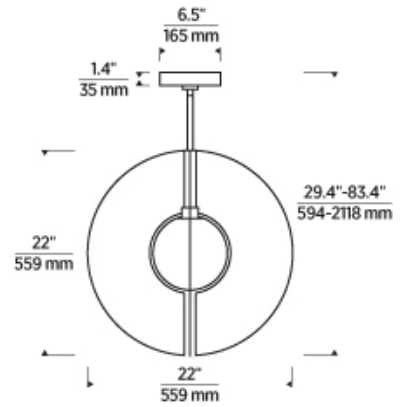

## SPECIFICATIONS

HARDWARE MATERIAL	Metal
SHADE MATERIAL	Glass
NET WEIGHT	
HEIGHT	22in
WIDTH	22in
LENGTH	22in
UP LIGHT / DOWN LIGHT / BOTH?	
WET LISTED	
DAMP LISTED	Yes
DRY LISTED	
MIN. HANGING HEIGHT	29.4in
MAX HANGING HEIGHT	83.4in
TOTAL CORD LENGTH	
TOTAL STEM LENGTH	Up to 60in
STEM QTY	6
SLOPED CEILING ADAPTABLE?	Yes 20° Max
GENERAL LISTING	ETL Listed
INCLUDES	