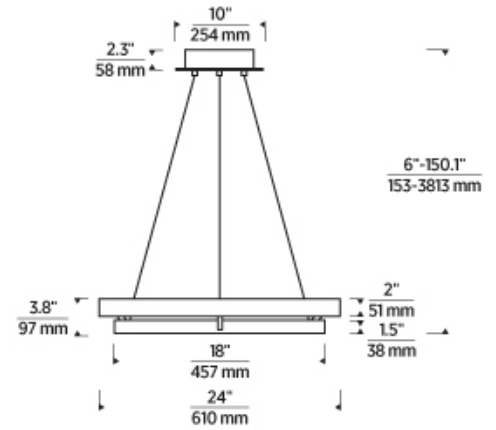

700GRC _____

JOB NAME _____

NOTES _____

GRACE 24 CHANDELIER

SPECIFICATIONS

HARDWARE MATERIAL	Metal
SHADE MATERIAL	Aluminum
NET WEIGHT	
HEIGHT	3.8in
WIDTH	24in
LENGTH	24in
UP LIGHT / DOWN LIGHT / BOTH?	
WET LISTED	
DAMP LISTED	Yes
DRY LISTED	
MIN. HANGING HEIGHT	6in
MAX HANGING HEIGHT	150.1in
TOTAL CORD LENGTH	144in
TOTAL STEM LENGTH	
STEM QTY	
SLOPED CEILING ADAPTABLE?	Yes 45° Max
GENERAL LISTING	ETL Listed
INCLUDES	