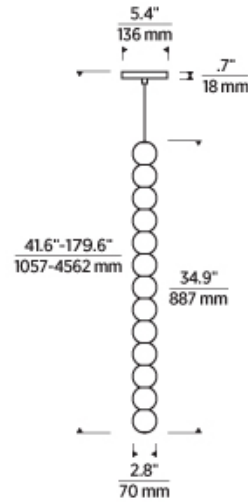

## SPECIFICATIONS

HARDWARE MATERIAL	Metal
SHADE MATERIAL	Glass
NET WEIGHT	
HEIGHT	34.9in
WIDTH	2.8in
LENGTH	2.8in
UP LIGHT / DOWN LIGHT / BOTH?	
WET LISTED	
DAMP LISTED	Yes
DRY LISTED	
MIN. HANGING HEIGHT	41.6in
MAX HANGING HEIGHT	179.6in
TOTAL CORD LENGTH	144in
TOTAL STEM LENGTH	
STEM QTY	
SLOPED CEILING ADAPTABLE?	Yes 45° Max
GENERAL LISTING	ETL Listed
INCLUDES	