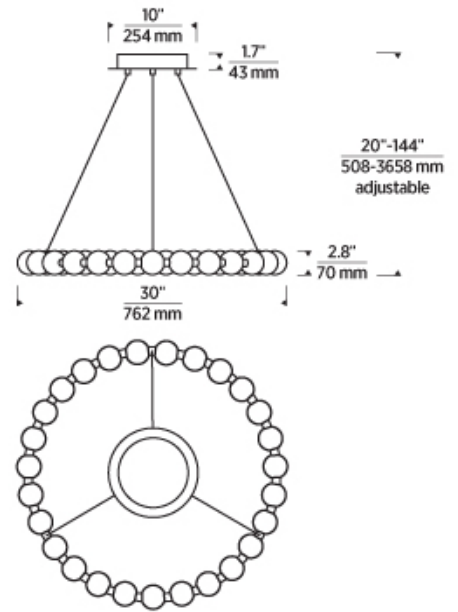

LAMPING

Includes 35.8 watt, 2182 total delivered lumens, 90 CRI 2700K LED modules. Dimmable with most LED compatible ELV and TRIAC dimmers. Ships with 12 feet of field-cuttable matte black cord. 120V-277V

Natural Brass

ORDERING INFORMATION

700OBT	LENGTH (A)	FINISH	LAMP
	30 30"	NB NATURAL BRASS B NIGHTSHADE BLACK N POLISHED NICKEL	-LED927 INTEGRATED LED 90 CRI 2700K 120V-277V UNV

700OBT _____

JOB NAME _____

NOTES _____

ORBET 30 CHANDELIER

SPECIFICATIONS

HARDWARE MATERIAL	Metal
SHADE MATERIAL	Glass
NET WEIGHT	
HEIGHT	2.8in
WIDTH	30in
LENGTH	30in
UP LIGHT / DOWN LIGHT / BOTH?	
WET LISTED	
DAMP LISTED	Yes
DRY LISTED	
MIN. HANGING HEIGHT	20in
MAX HANGING HEIGHT	144in
TOTAL CORD LENGTH	144in
TOTAL STEM LENGTH	
STEM QTY	
SLOPED CEILING ADAPTABLE?	Yes 45° Max
GENERAL LISTING	ETL Listed
INCLUDES	