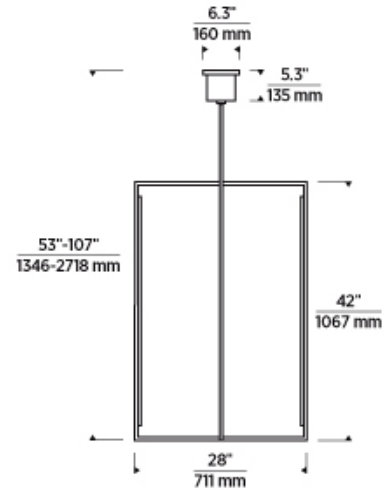

700 _____ KNW _____

JOB NAME _____

NOTES _____

KENWAY 42 PENDANT

SPECIFICATIONS

HARDWARE MATERIAL	Metal
SHADE MATERIAL	Acrylic
NET WEIGHT	18 lbs
HEIGHT	42in
WIDTH	28in
LENGTH	28in
UP LIGHT / DOWN LIGHT / BOTH?	
WET LISTED	
DAMP LISTED	Yes
DRY LISTED	
MIN. HANGING HEIGHT	53in
MAX HANGING HEIGHT	107in
TOTAL CORD LENGTH	
TOTAL STEM LENGTH	Up to 60in
STEM QTY	6
SLOPED CEILING ADAPTABLE?	Yes 20° Max
GENERAL LISTING	ETL Listed
INCLUDES	