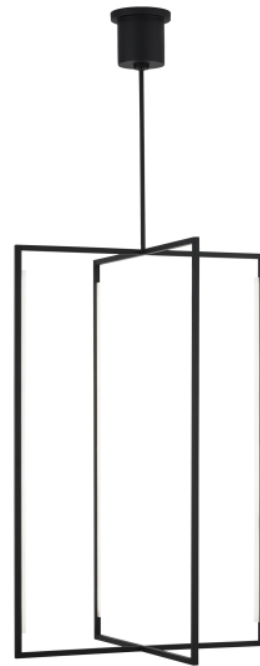

KENWAY 42 PENDANT

PRODUCT FEATURES

- Celebrating the influence of geometry by linking thin rectangular frames with LED illumination
- Strips of inward-facing LED light guide panels providing generous amounts of illumination
- Available in modern finishes
- Additional sizes and a Kenway Wall Sconce available for a coordinated look
- Protected by a 5-year warranty, please visit the "About Us" Page on techlighting.com for more for warranty details

Nightshade Black

LAMPING

Includes 120-277 volt universal, 69.4 watt, 1789 delivered lumens, 3000K, 90 CRI LED module. Dimmable with most LED compatible ELV dimmers. Includes (2) 6" and (4) 12" rigid stems in coordinating finish. Can be installed on a sloped ceiling up to 20°

Nightshade Black

Nightshade Black
3/4

Natural Brass

Natural Brass 3/4

ORDERING INFORMATION

700	SYSTEM	KNW	SHAPE OR SIZE	FINISH	LAMP
	TD LINE-VOLTAGE PENDANTS/SUSPENSION	42	42"	NB NATURAL BRASS B NIGHTSHADE BLACK	-LED930 INTEGRATED LED 90 CRI 3000K 120V-277V UNV

700 _____ KNW _____

JOB NAME _____

NOTES _____

KENWAY 42 PENDANT

SPECIFICATIONS

HARDWARE MATERIAL	Metal
SHADE MATERIAL	Acrylic
NET WEIGHT	18 lbs
HEIGHT	42in
WIDTH	28in
LENGTH	28in
UP LIGHT / DOWN LIGHT / BOTH?	
WET LISTED	
DAMP LISTED	Yes
DRY LISTED	
MIN. HANGING HEIGHT	53in
MAX HANGING HEIGHT	107in
TOTAL CORD LENGTH	
TOTAL STEM LENGTH	Up to 60in
STEM QTY	6
SLOPED CEILING ADAPTABLE?	Yes 20° Max
GENERAL LISTING	ETL Listed
INCLUDES	