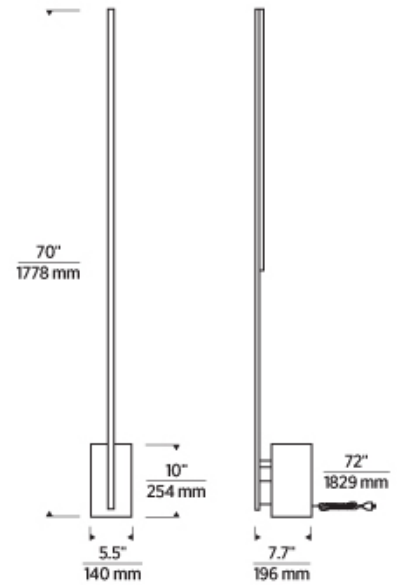

## SPECIFICATIONS

PRIMARY MATERIAL	Aluminum
SHADE MATERIAL	Acrylic
NET WEIGHT	25 lbs
HEIGHT	70in
WIDTH	7.7in
LENGTH	5.5in
WET LISTED	
DAMP LISTED	Yes
DRY LISTED	
GENERAL LISTING	ETL Listed
INCLUDES	