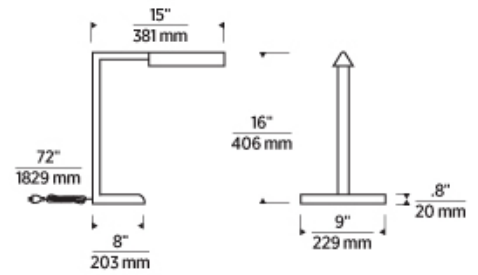

700PRTDES _____

JOB NAME _____

NOTES _____

DESSAU 16 TABLE LAMP

SPECIFICATIONS

| | |
|------------------|------------|
| PRIMARY MATERIAL | Aluminum |
| SHADE MATERIAL | Aluminum |
| NET WEIGHT | 2.5 lbs |
| HEIGHT | 16in |
| WIDTH | 9in |
| LENGTH | 15in |
| WET LISTED | |
| DAMP LISTED | Yes |
| DRY LISTED | |
| GENERAL LISTING | ETL Listed |
| INCLUDES | |