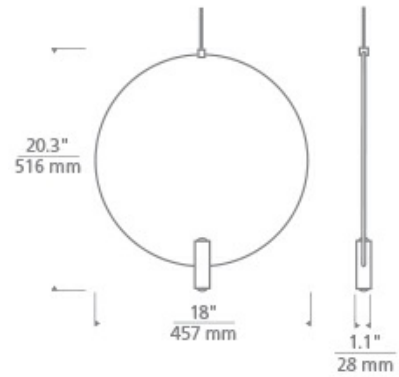

Note. Note. MP includes 4" Round Flush Canopy. Nightshade Black not available in MO.

700 _____ LAY _____

JOB NAME _____

NOTES _____

MINI LAYLA 18 PENDANT

SPECIFICATIONS

HARDWARE MATERIAL	Metal
SHADE MATERIAL	Aluminum
NET WEIGHT	2.5 lbs
HEIGHT	20.3in
WIDTH	1.1in
LENGTH	18in
UP LIGHT / DOWN LIGHT / BOTH?	
WET LISTED	
DAMP LISTED	
DRY LISTED	Yes
MIN. HANGING HEIGHT	26.2in
MAX HANGING HEIGHT	92.2in
SLOPED CEILING ADAPTABLE?	Yes 45° Max
GENERAL LISTING	ETL Listed
INCLUDES	