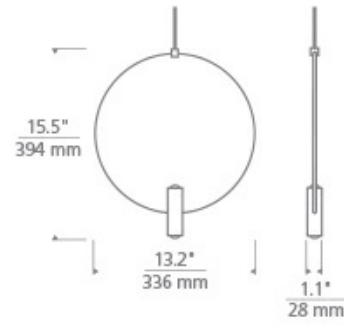

## SPECIFICATIONS

HARDWARE MATERIAL	Metal
SHADE MATERIAL	Aluminum
NET WEIGHT	1.5 lbs
HEIGHT	15.5in
WIDTH	1.1in
LENGTH	13.2in
UP LIGHT / DOWN LIGHT / BOTH?	
WET LISTED	
DAMP LISTED	
DRY LISTED	Yes
MIN. HANGING HEIGHT	21.4in
MAX HANGING HEIGHT	87.4in
SLOPED CEILING ADAPTABLE?	Yes 45° Max
GENERAL LISTING	ETL Listed
INCLUDES	