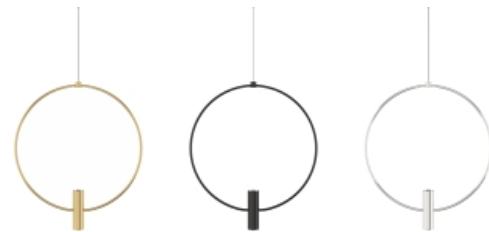

Nightshade Black

Natural Brass

Nightshade Black

Satin Nickel

ORDERING INFORMATION

700	SYSTEM	LAY	SHAPE OR SIZE	FINISH	LAMP
	FJ FREEJACK		13 13" SMALL	NB NATURAL BRASS	-LED930 INTEGRATED LED 90 CRI 3000K 12V
	MP MONOPOINT			B NIGHTSHADE BLACK	
	MO MONORAIL			S SATIN NICKEL	

Note. Note. MP includes 4" Round Flush Canopy. Nightshade Black not available in MO.

700 _____ LAY _____

JOB NAME _____

NOTES _____

_____

_____