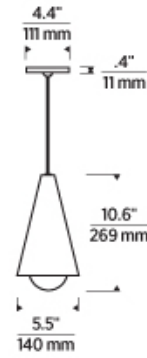

Note. Note. MP includes 4" Round Flush Canopy. Nightshade Black not available in MO.

700 _____ JNI _____

JOB NAME _____

NOTES _____

MINI JONI PENDANT

SPECIFICATIONS

PRIMARY MATERIAL	Aluminum
SHADE MATERIAL	Glass
NET WEIGHT	1.5 lbs
HEIGHT	10.6in
WIDTH	5.5in
LENGTH	5.5in
UP LIGHT / DOWN LIGHT / BOTH?	
WET LISTED	
DAMP LISTED	
DRY LISTED	Yes
MIN. HANGING HEIGHT	16.6in
MAX HANGING HEIGHT	82.6in
SLOPED CEILING ADAPTABLE?	Yes 45° Max
GENERAL LISTING	ETL Listed
INCLUDES	