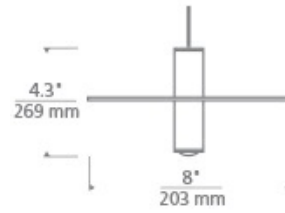

Note. Note. MP includes 4" Round Flush Canopy. Nightshade Black not available in MO.

700 _____ PNT _____

JOB NAME _____

NOTES _____

MINI PONTE PENDANT

SPECIFICATIONS

HARDWARE MATERIAL	Metal
SHADE MATERIAL	Metal
NET WEIGHT	1.5 lbs
HEIGHT	4.3in
WIDTH	8in
LENGTH	8in
UP LIGHT / DOWN LIGHT / BOTH?	
WET LISTED	
DAMP LISTED	
DRY LISTED	Yes
MIN. HANGING HEIGHT	10.3in
MAX HANGING HEIGHT	76.3in
SLOPED CEILING ADAPTABLE?	Yes 45° Max
GENERAL LISTING	ETL Listed
INCLUDES	