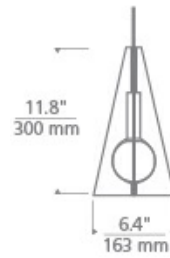

Note. Note. MP includes 4" Round Flush Canopy. Nightshade Black not available in MO.

700 _____ OBLP _____

JOB NAME _____

NOTES _____

MINI ORBEL PYRAMID PENDANT

SPECIFICATIONS

HARDWARE MATERIAL	Metal
SHADE MATERIAL	Glass
NET WEIGHT	2.5 lbs
HEIGHT	11.8in
WIDTH	6.4in
LENGTH	6.4in
UP LIGHT / DOWN LIGHT / BOTH?	
WET LISTED	
DAMP LISTED	
DRY LISTED	Yes
MIN. HANGING HEIGHT	17.8in
MAX HANGING HEIGHT	83.8in
SLOPED CEILING ADAPTABLE?	Yes 45° Max
GENERAL LISTING	ETL Listed
INCLUDES	