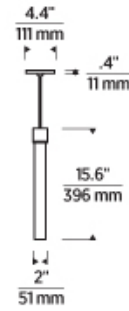

Note. Note. MP includes 4" Round Flush Canopy. Nightshade Black not available in MO.

700 \_\_\_\_\_ LNG \_\_\_\_\_

JOB NAME \_\_\_\_\_

NOTES \_\_\_\_\_

## SPECIFICATIONS

PRIMARY MATERIAL	Aluminum
SHADE MATERIAL	Glass
NET WEIGHT	2 lbs
HEIGHT	15.6in
WIDTH	2in
LENGTH	2in
UP LIGHT / DOWN LIGHT / BOTH?	
WET LISTED	
DAMP LISTED	
DRY LISTED	Yes
MIN. HANGING HEIGHT	21.6in
MAX HANGING HEIGHT	87.6in
SLOPED CEILING ADAPTABLE?	Yes 45° Max
GENERAL LISTING	ETL Listed
INCLUDES	