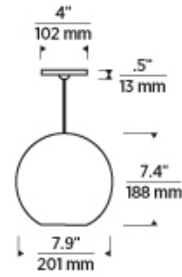

Note. Note. MP includes 4" Round Flush Canopy.

700 _____ PAL _____

JOB NAME _____

NOTES _____

MINI PALESTRA PENDANT

SPECIFICATIONS

HARDWARE MATERIAL	Metal
SHADE MATERIAL	Glass
NET WEIGHT	4 lbs
HEIGHT	7.4in
WIDTH	7.9in
LENGTH	7.9in
UP LIGHT / DOWN LIGHT / BOTH?	
WET LISTED	
DAMP LISTED	
DRY LISTED	Yes
MIN. HANGING HEIGHT	13.4in
MAX HANGING HEIGHT	79.4in
SLOPED CEILING ADAPTABLE?	Yes 45° Max
GENERAL LISTING	ETL Listed
INCLUDES	