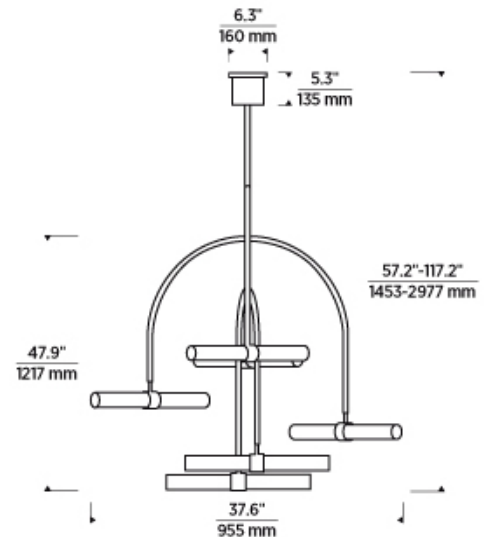

## ORDERING INFORMATION

700CLM	SHAPE OR SIZE	FINISH	LAMP
	6 6-LIGHT	<b>NB</b> NATURAL BRASS <b>B</b> NIGHTSHADE BLACK	-LED930 INTEGRATED LED 90 CRI 3000K 120V

This product can mount to either a 4" square electrical box with round plaster ring or an octagon electrical box.

## SPECIFICATIONS

PRIMARY MATERIAL	Aluminum
SHADE MATERIAL	Glass
NET WEIGHT	17 lbs
HEIGHT	47.9in
WIDTH	37.6in
LENGTH	37.6in
UP LIGHT / DOWN LIGHT / BOTH?	
WET LISTED	
DAMP LISTED	Yes
DRY LISTED	
MIN. HANGING HEIGHT	57.2in
MAX HANGING HEIGHT	117.2in
TOTAL CORD LENGTH	
TOTAL STEM LENGTH	Up to 60in
STEM QTY	6
SLOPED CEILING ADAPTABLE?	No
GENERAL LISTING	UL Listed
INCLUDES	