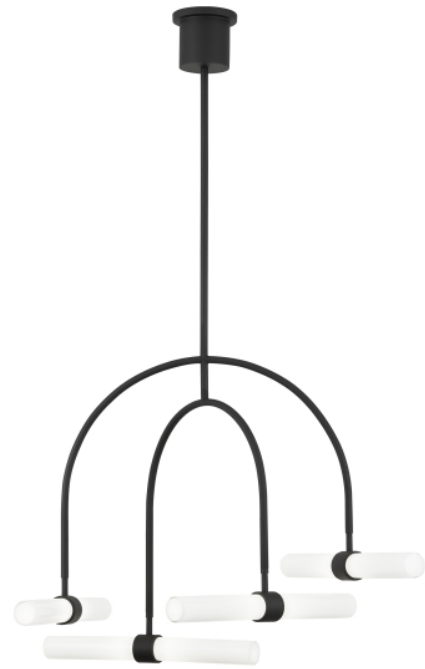

CALUMN 4-LIGHT CHANDELIER

PRODUCT FEATURES

- Inspired by the cascading chandelier and designed with cylinder tubes to express dynamic volume and visual interest.
- Includes (2) 6" and (4) 12" rigid stems in coordinating finish
- Complete the look with the entire Calumn Collection including Line-Voltage Pendant and 6-Light Chandelier.
- Dimmable with most LED compatible ELV, Triac dimmers.
- This item is made of natural brass. It is a living finish that will patina and warm with age which adds richness. If it gets an uneven patina or spots, a brass cleaner can restore the finish
- Protected by a 5-year warranty. Please visit the "About Us" Page on techlighting.com for more for warranty details

Nightshade Black

LAMPING

Includes 32 watts, 1100 total delivered lumens, 3000K LED modules. Dimmable with most LED compatible ELV and TRIAC dimmers. Includes (4) 12" and (2) 6" rigid stems in coordinating finish. Cannot be installed on sloped ceiling.

Nightshade Black

Nightshade Black
3/4 View

Natural Brass

Natural Brass 3/4
View

ORDERING INFORMATION

700CLM	SHAPE OR SIZE	FINISH	LAMP
	4 4 LIGHT	NB NATURAL BRASS B NIGHTSHADE BLACK	-LED930 INTEGRATED LED 90 CRI 3000K 120V

This product can mount to either a 4" square electrical box with round plaster ring or an octagon electrical box.

700CLM _____

JOB NAME _____

NOTES _____

CALUMN 4-LIGHT CHANDELIER

SPECIFICATIONS

PRIMARY MATERIAL	Aluminum
SHADE MATERIAL	Glass
NET WEIGHT	9.5 lbs
HEIGHT	29.2in
WIDTH	27.8in
LENGTH	27.8in
UP LIGHT / DOWN LIGHT / BOTH?	
WET LISTED	
DAMP LISTED	Yes
DRY LISTED	
MIN. HANGING HEIGHT	38.5in
MAX HANGING HEIGHT	98.5in
TOTAL CORD LENGTH	
TOTAL STEM LENGTH	Up to 60in
STEM QTY	6
SLOPED CEILING ADAPTABLE?	No
GENERAL LISTING	UL Listed
INCLUDES	