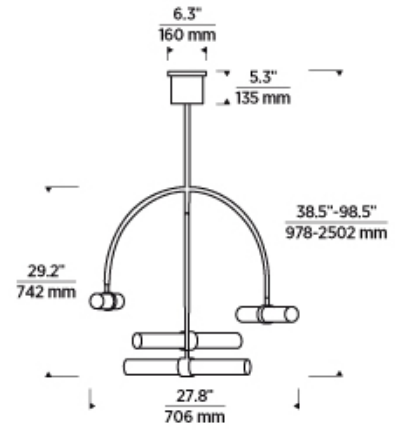

Nightshade Black

LAMPING

Includes 32 watts, 1100 total delivered lumens, 3000K LED modules. Dimmable with most LED compatible ELV and TRIAC dimmers. Includes (4) 12" and (2) 6" rigid stems in coordinating finish. Cannot be installed on sloped ceiling.

Nightshade Black

Nightshade Black
3/4 View

Natural Brass

Natural Brass 3/4
View

ORDERING INFORMATION

700CLM	SHAPE OR SIZE	FINISH	LAMP
	4 4 LIGHT	NB NATURAL BRASS B NIGHTSHADE BLACK	-LED930 INTEGRATED LED 90 CRI 3000K 120V

This product can mount to either a 4" square electrical box with round plaster ring or an octagon electrical box.

700CLM _____

JOB NAME _____

NOTES _____

CALUMN 4-LIGHT CHANDELIER

SPECIFICATIONS

PRIMARY MATERIAL	Aluminum
SHADE MATERIAL	Glass
NET WEIGHT	9.5 lbs
HEIGHT	29.2in
WIDTH	27.8in
LENGTH	27.8in
UP LIGHT / DOWN LIGHT / BOTH?	
WET LISTED	
DAMP LISTED	Yes
DRY LISTED	
MIN. HANGING HEIGHT	38.5in
MAX HANGING HEIGHT	98.5in
TOTAL CORD LENGTH	
TOTAL STEM LENGTH	Up to 60in
STEM QTY	6
SLOPED CEILING ADAPTABLE?	No
GENERAL LISTING	UL Listed
INCLUDES	

LAMPING SPECIFICATIONS

	LED LAMP	INTEGRATED LED	NON LED	NO LAMP
DELIVERED LUMENS		1100		
WATTS		32		
MAX WATTAGE PER BULB		32W		
INPUT VOLTAGE/ DIMMING TYPE		120V ELV, TRIAC		
CCT		3000K		
CRI		90 CRI		
LED LIFETIME		>50000		
L70				
AVERAGE BULB HOURS				
FIELD SERVICEABLE LED				
LAMP BASE		Integrated LED		
LAMP SHAPE		Integrated LED		
LAMP INCLUDED?		True		
WARRANTY**		5 Years		