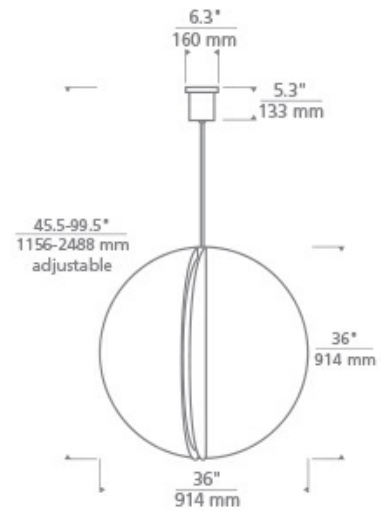

Nightshade Black

LAMPING

Includes 120-277 volt universal, 84.5 watt, 2886 delivered lumens, 3000K, 90 CRI LED module. Dimmable with most LED compatible ELV dimmers. Includes (2) 6" and (4) 12" rigid stems in coordinating finish. Can be installed on a sloped ceiling up to 20°.

700 _____ BAU36 _____

JOB NAME _____

NOTES _____

BAU 36 PENDANT

SPECIFICATIONS

HARDWARE MATERIAL	Metal
SHADE MATERIAL	Aluminum
NET WEIGHT	88 lbs
HEIGHT	36in
WIDTH	36in
LENGTH	36in
UP LIGHT / DOWN LIGHT / BOTH?	
WET LISTED	
DAMP LISTED	Yes
DRY LISTED	
MIN. HANGING HEIGHT	45.5in
MAX HANGING HEIGHT	99.5in
TOTAL CORD LENGTH	
TOTAL STEM LENGTH	Up to 60in
STEM QTY	6
SLOPED CEILING ADAPTABLE?	Yes 20° Max
GENERAL LISTING	ETL Listed
INCLUDES	