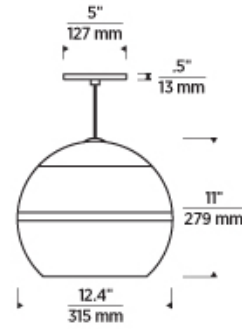

700 _____ SDNLP _____

JOB NAME _____

NOTES _____

SEDONA LARGE PENDANT

SPECIFICATIONS

PRIMARY MATERIAL	Glass
SHADE MATERIAL	Glass
NET WEIGHT	8 lbs
HEIGHT	11in
WIDTH	12.4in
LENGTH	12.4in
UP LIGHT / DOWN LIGHT / BOTH?	
WET LISTED	
DAMP LISTED	Yes
DRY LISTED	
MIN. HANGING HEIGHT	17.1in
MAX HANGING HEIGHT	83.1in
TOTAL CORD LENGTH	72in
TOTAL STEM LENGTH	
STEM QTY	
SLOPED CEILING ADAPTABLE?	Yes 45° Max
GENERAL LISTING	ETL Listed
INCLUDES	