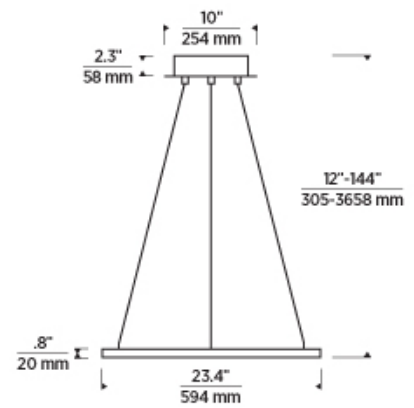

LAMPING

Includes 27.3 watts, 1617 total delivered lumens, 2200K LED module. Dimmable with most LED compatible ELV dimmers. Ships with 12 feet of field-cuttable satin cable. Can be installed on a sloped ceiling up to 45°. 120V-277V.

Nightshade Black 3/4 View

Nightshade Black

Natural Brass

Nightshade Black
3/4 View

Natural Brass
3/4 View

ORDERING INFORMATION

700VLV	SHAPE OR SIZE	FINISH	LAMP
	24 24" DIAMETER	NB NATURAL BRASS B NIGHTSHADE BLACK	-LED922 INTEGRATED LED 90 CRI 2200K 120V-277V

700VLV _____

JOB NAME _____

NOTES _____

VELLAVI 24 CHANDELIER

SPECIFICATIONS

PRIMARY MATERIAL	Aluminum
SHADE MATERIAL	Aluminum
NET WEIGHT	8.5 lbs
HEIGHT	0.8in
WIDTH	23.4in
LENGTH	23.4in
UP LIGHT / DOWN LIGHT / BOTH?	
WET LISTED	
DAMP LISTED	Yes
DRY LISTED	
MIN. HANGING HEIGHT	12in
MAX HANGING HEIGHT	144in
TOTAL CORD LENGTH	144in
TOTAL STEM LENGTH	
STEM QTY	
SLOPED CEILING ADAPTABLE?	Yes 45° Max
GENERAL LISTING	ETL Listed
INCLUDES	