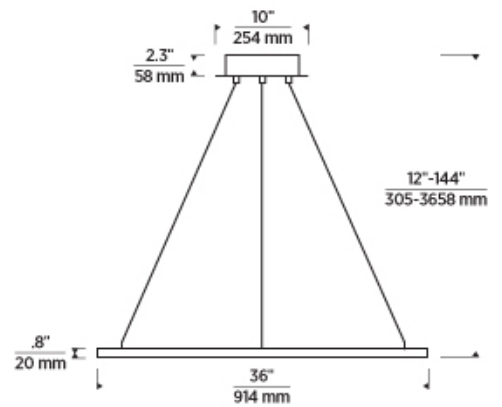

Nightshade Black 3/4 View

Nightshade Black

Nightshade Black 3/4 View

Natural Brass

Natural Brass 3/4 View

ORDERING INFORMATION

700VLV	SHAPE OR SIZE	FINISH	LAMP
	36 36" DIAMETER	NB NATURAL BRASS B NIGHTSHADE BLACK	-LED922 INTEGRATED LED 90 CRI 2200K 120V-277V

700VLV _____

JOB NAME _____

NOTES _____

VELLAVI 36 CHANDELIER

SPECIFICATIONS

PRIMARY MATERIAL	Aluminum
SHADE MATERIAL	Aluminum
NET WEIGHT	12 lbs
HEIGHT	0.8in
WIDTH	36in
LENGTH	36in
UP LIGHT / DOWN LIGHT / BOTH?	
WET LISTED	
DAMP LISTED	Yes
DRY LISTED	
MIN. HANGING HEIGHT	12in
MAX HANGING HEIGHT	144in
TOTAL CORD LENGTH	144in
TOTAL STEM LENGTH	
STEM QTY	
SLOPED CEILING ADAPTABLE?	Yes 45° Max
GENERAL LISTING	ETL Listed
INCLUDES	