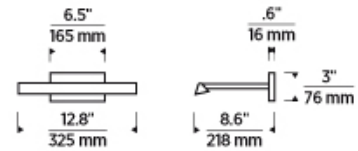

Nightshade Black Nightshade Black 3/4 Polished Nickel Polished Nickel 3/4

To view all available finish options, please visit techlighting.com

ORDERING INFORMATION

700DES	LENGTH (A)	FINISH	LAMP
	12 1/2"	Z DARK BRONZE	-LED930 INTEGRATED LED 90 CRI 3000K 120V
		NB NATURAL BRASS	-LED930-277 INTEGRATED LED 90 CRI 3000K 277V
		B NIGHTSHADE BLACK	
		N POLISHED NICKEL	

700DES _____

JOB NAME _____

NOTES _____

DESSAU 12 PICTURE LIGHT

SPECIFICATIONS

PRIMARY MATERIAL	Aluminum
SHADE MATERIAL	Acrylic
NET WEIGHT	1.5 lbs
HEIGHT	3in
WIDTH	8.6in
LENGTH	12.8in
MIN. EXTENSION FROM WALL	8.6in
UP LIGHT / DOWN LIGHT / BOTH?	
WET LISTED	
DAMP LISTED	Yes
DRY LISTED	
UP / DOWN	
HORIZONTAL / VERTICAL	
WALL / CEILING MOUNT	
GENERAL LISTING	ETL Listed
ADA COMPLIANT	
INCLUDES	